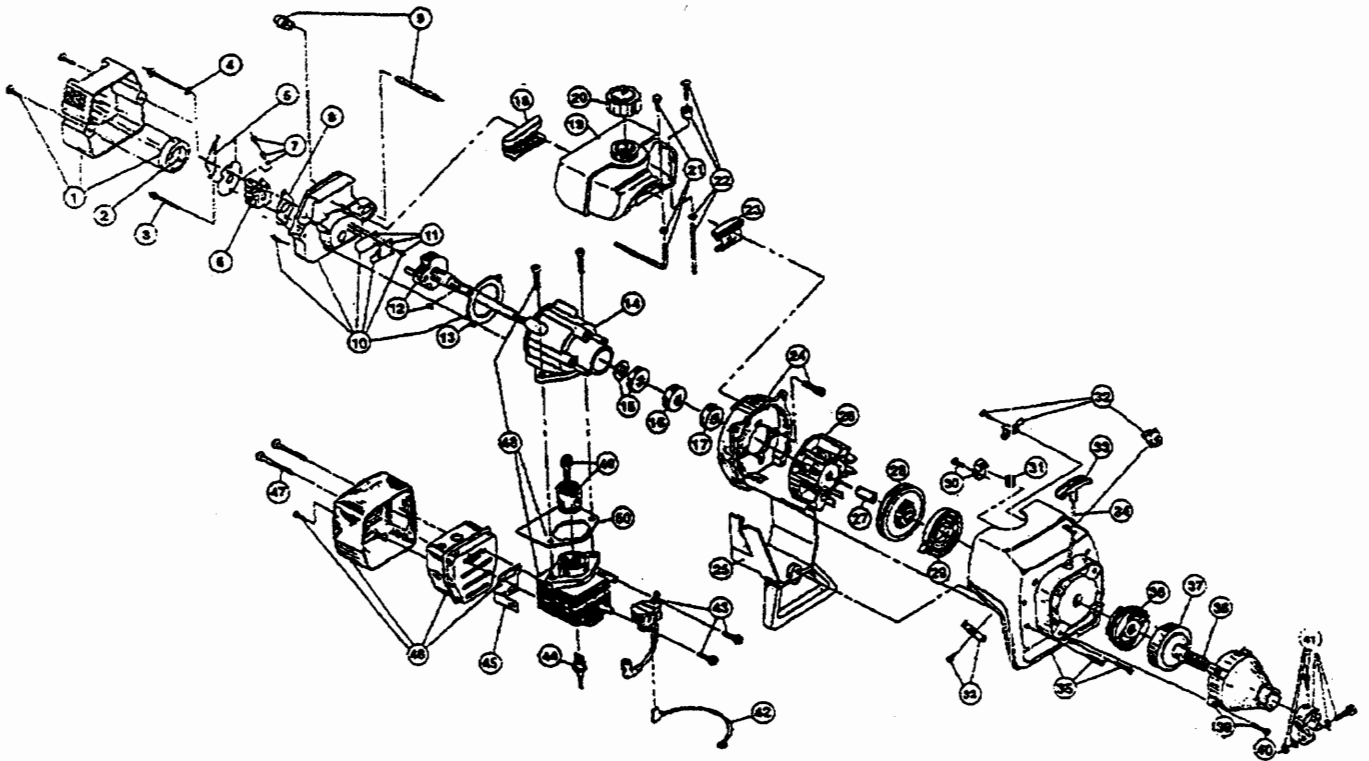

ENGINE PARTS - MODEL 720er

(Serial no. 507111707 and greater)

<u>Item</u>	<u>Part No.</u>	<u>Description</u>	<u>Item</u>	<u>Part No.</u>	<u>Description</u>
1	180349	Carburetor/Air Cleaner Cover Assembly (includes item 2)	31	611061	Rope Guide
2	180350	Air Cleaner Filter	32	180035	Switch Assembly
3	180351	Carburetor Mounting Screw Assembly	33	610300	Pull Handle
4	180352	Wavey Washer	34	613103	Rope
5	180353	Choke Lever and Plate	35	180101	Starter Housing Assembly
6	180985	Carburetor Assembly W/Limiter Caps	36	153591	Clutch Rotor Assembly
7	682048	Throttle Adjustment Assembly (Walbro)	37	153592	Clutch Drum Assembly
7	180092	Throttle Adjustment Assembly (Zama)	38	612468	Spring
8	610675	Carburetor Gasket (10 pack)	39	683601	Clutch Cover Assembly
9	683974	Primer and Hose Assembly	40	145888	Clutch Cover Screw Assembly
10	180354	Carburetor Mount Assembly (includes items 11 and 13)	41	153597	Upper Clamp Assembly
11	147573	Reed Assembly	42	180036	Wire Lead
12	180022	Power Shaft Assembly	43	683390	Module Assembly
13	612115	Carburetor Mount Gasket (10 pack)	44	610311	Spark Plug
14	180026	Crankcase Service Assembly (items 12, 14-17)	45	180980	Exhaust Gasket
15	682041	Inner Bearing Assembly	46	180119	Muffler Assembly
16	610309	Seal	47	147575	Muffler Mounting Bolt Assembly
17	610308	Outer Bearing Assembly	48	180063	Cylinder Assembly
18	612134	Rear Mounting Pad	49	147012	Piston and Rod Assembly
19	181152	Fuel Tank Assembly (includes items 20-22)	50	610674	Cylinder Gasket (10 pack)
20	180000	Fuel Cap Assembly	*	180034	Engine Hardware Kit
21	181168	Return Line Assembly	*	180011	Engine Gasket Kit
22	682039	Fuel Line Assembly	*	153308	O.E.M. Carburetor Repair Kit (Walbro)
23	145308	Front Mounting Pad	*	180090	O.E.M. Carburetor Repair Kit (Zama)
24	153520	Shroud Assembly	*	153309	Gasket-Diaphragm Repair Kit (Walbro)
25	683078	Shroud Extension and Stand	*	180091	Gasket-Diaphragm Repair Kit (Zama)
26	180929	Flywheel Assembly	*	180530	Piston Ring
27	145918	Spacer	*	180027	Short Block Assembly (items 12, 14-17, 48-50)
28	180535	Recoil Pulley Assembly	*	610676	Flywheel Key (10 pack)
29	613102	Recoil Spring	*	147544	Starter Housing Screw Set
30	180930	Pulley Retainer Assembly	*	180986	Carburetor Limiter Cap Set (Walbro)
			*	181562	Carburetor Limiter Cap Set (Zama)
			*		not shown