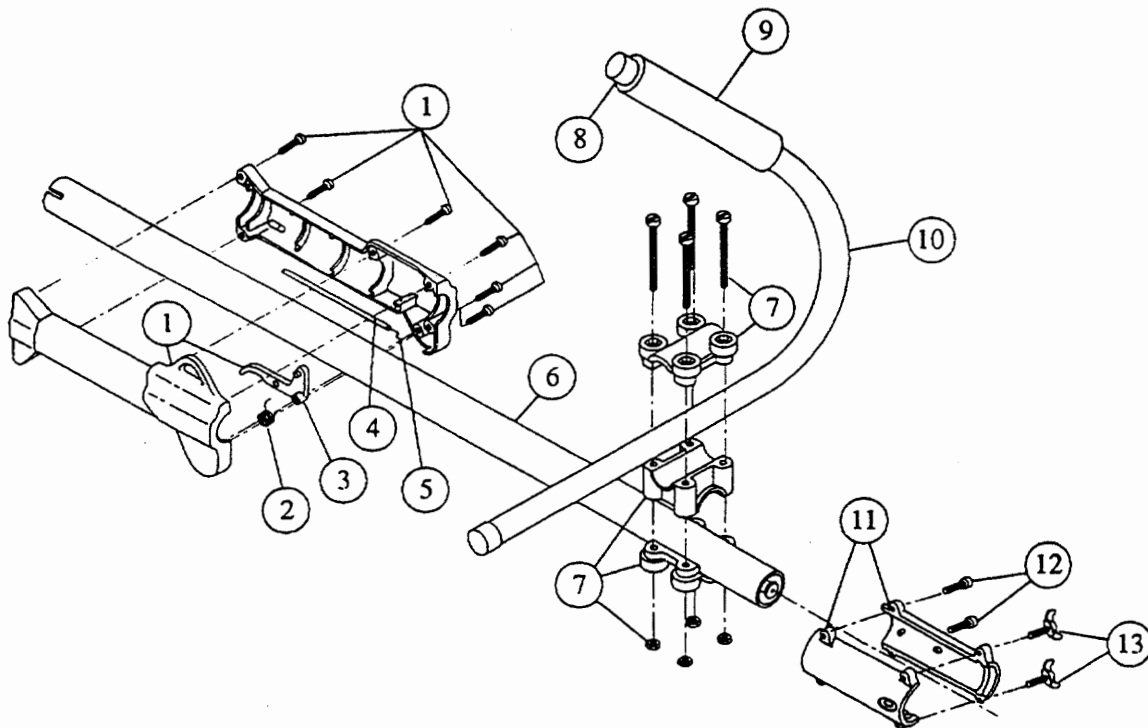

J-HANDLE PARTS - MODEL 720er
 (Serial no. 5071117007 and greater)

<u>Item</u>	<u>Part No.</u>	<u>Description</u>
1	181557	Throttle Housing and Trigger Assembly
2	610314	Throttle Trigger Spring
3	181556	Throttle Trigger
4	181554	Throttle Cable Housing Assembly
5	180127	Throttle Cable
6	180339	Upper Drive Shaft Housing Assembly
7	683295	Handle Bracket Assembly

BOOM & EDGER PARTS - MODEL 720er

(Serial no. 5071117007 and greater)

<u>ITEM</u>	<u>PART NO.</u>	<u>PART NAME</u>	<u>ITEM</u>	<u>PART NO.</u>	<u>PART NAME</u>
1	612605	Hanger	10	613219	Guide Bracket
2	180915	Drive Shaft Housing Assembly	11	181244	Mounting Bolt Assembly, Set
3	181570	Drive Shaft Assembly	12	613221	Retaining Nut
4	684067	Gear Box Assembly (includes items 7, 12 and 13)	13	613222	Retaining Washer
5	613216	Wheel	14	613223	Blade
6	684068	Wheel Mounting Bolt Assembly	15	181245	Guard
7	613217	Driver, Blade	*	613226	Locking Rod
8	684069	Adjustment Knob Assembly	*	180014	Blade Retainer Kit (items 12 & 13)
9	613218	Deflector	*		not shown