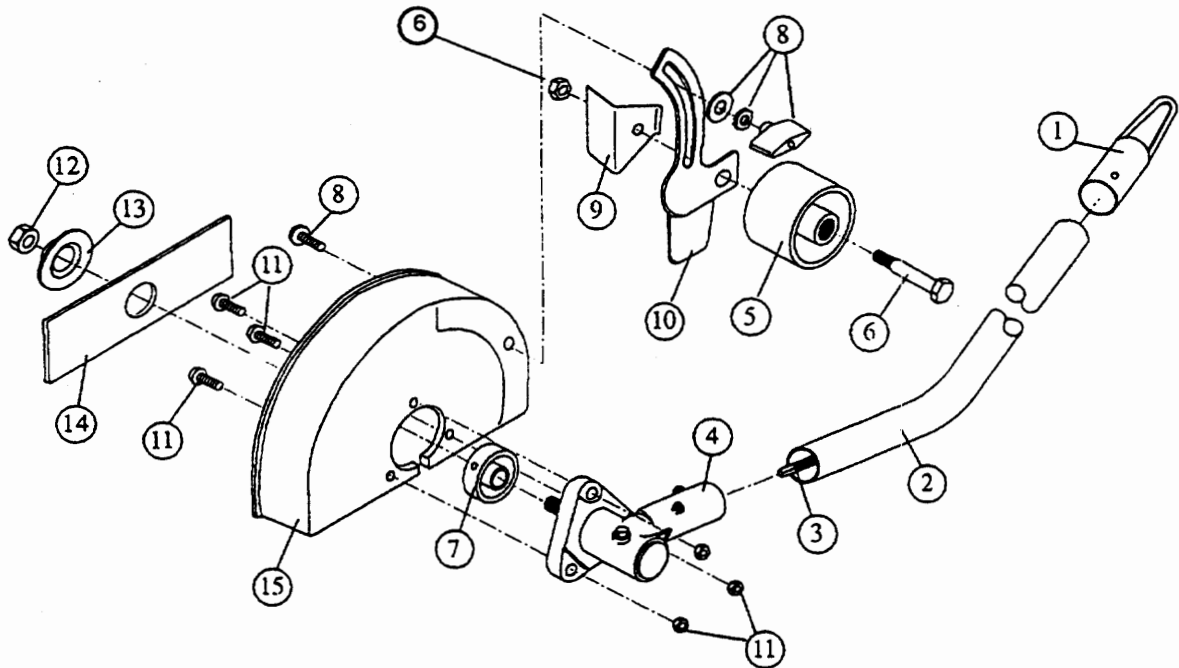

J-HANDLE PARTS - MODEL 720er
 (Serial no. 5071117007 and greater)

<u>Item</u>	<u>Part No.</u>	<u>Description</u>
1	181557	Throttle Housing and Trigger Assembly
2	610314	Throttle Trigger Spring
3	181556	Throttle Trigger
4	181554	Throttle Cable Housing Assembly
5	180127	Throttle Cable
6	180339	Upper Drive Shaft Housing Assembly
7	683295	Handle Bracket Assembly

<u>Item</u>	<u>Part No.</u>	<u>Description</u>
8	612021	Tube Closure
9	612831	Grip
10	180687	J-Handle Assembly (includes items 8 & 9)
11	683605	Split Boom Coupler Set
12	683606	Coupling Bolt Assembly
13	683607	Adjustment Knob Set

BOOM & EDGER PARTS - MODEL 720er

(Serial no. 5071117007 and greater)

<u>ITEM</u>	<u>PART NO.</u>	<u>PART NAME</u>	<u>ITEM</u>	<u>PART NO.</u>	<u>PART NAME</u>
1	612605	Hanger	10	613219	Guide Bracket
2	180915	Drive Shaft Housing Assembly	11	181244	Mounting Bolt Assembly, Set
3	181570	Drive Shaft Assembly	12	613221	Retaining Nut
4	684067	Gear Box Assembly (includes items 7, 12 and 13)	13	613222	Retaining Washer
5	613216	Wheel	14	613223	Blade
6	684068	Wheel Mounting Bolt Assembly	15	181245	Guard
7	613217	Driver, Blade	*	613226	Locking Rod
8	684069	Adjustment Knob Assembly	*	180014	Blade Retainer Kit (items 12 & 13)
9	613218	Deflector	*		not shown